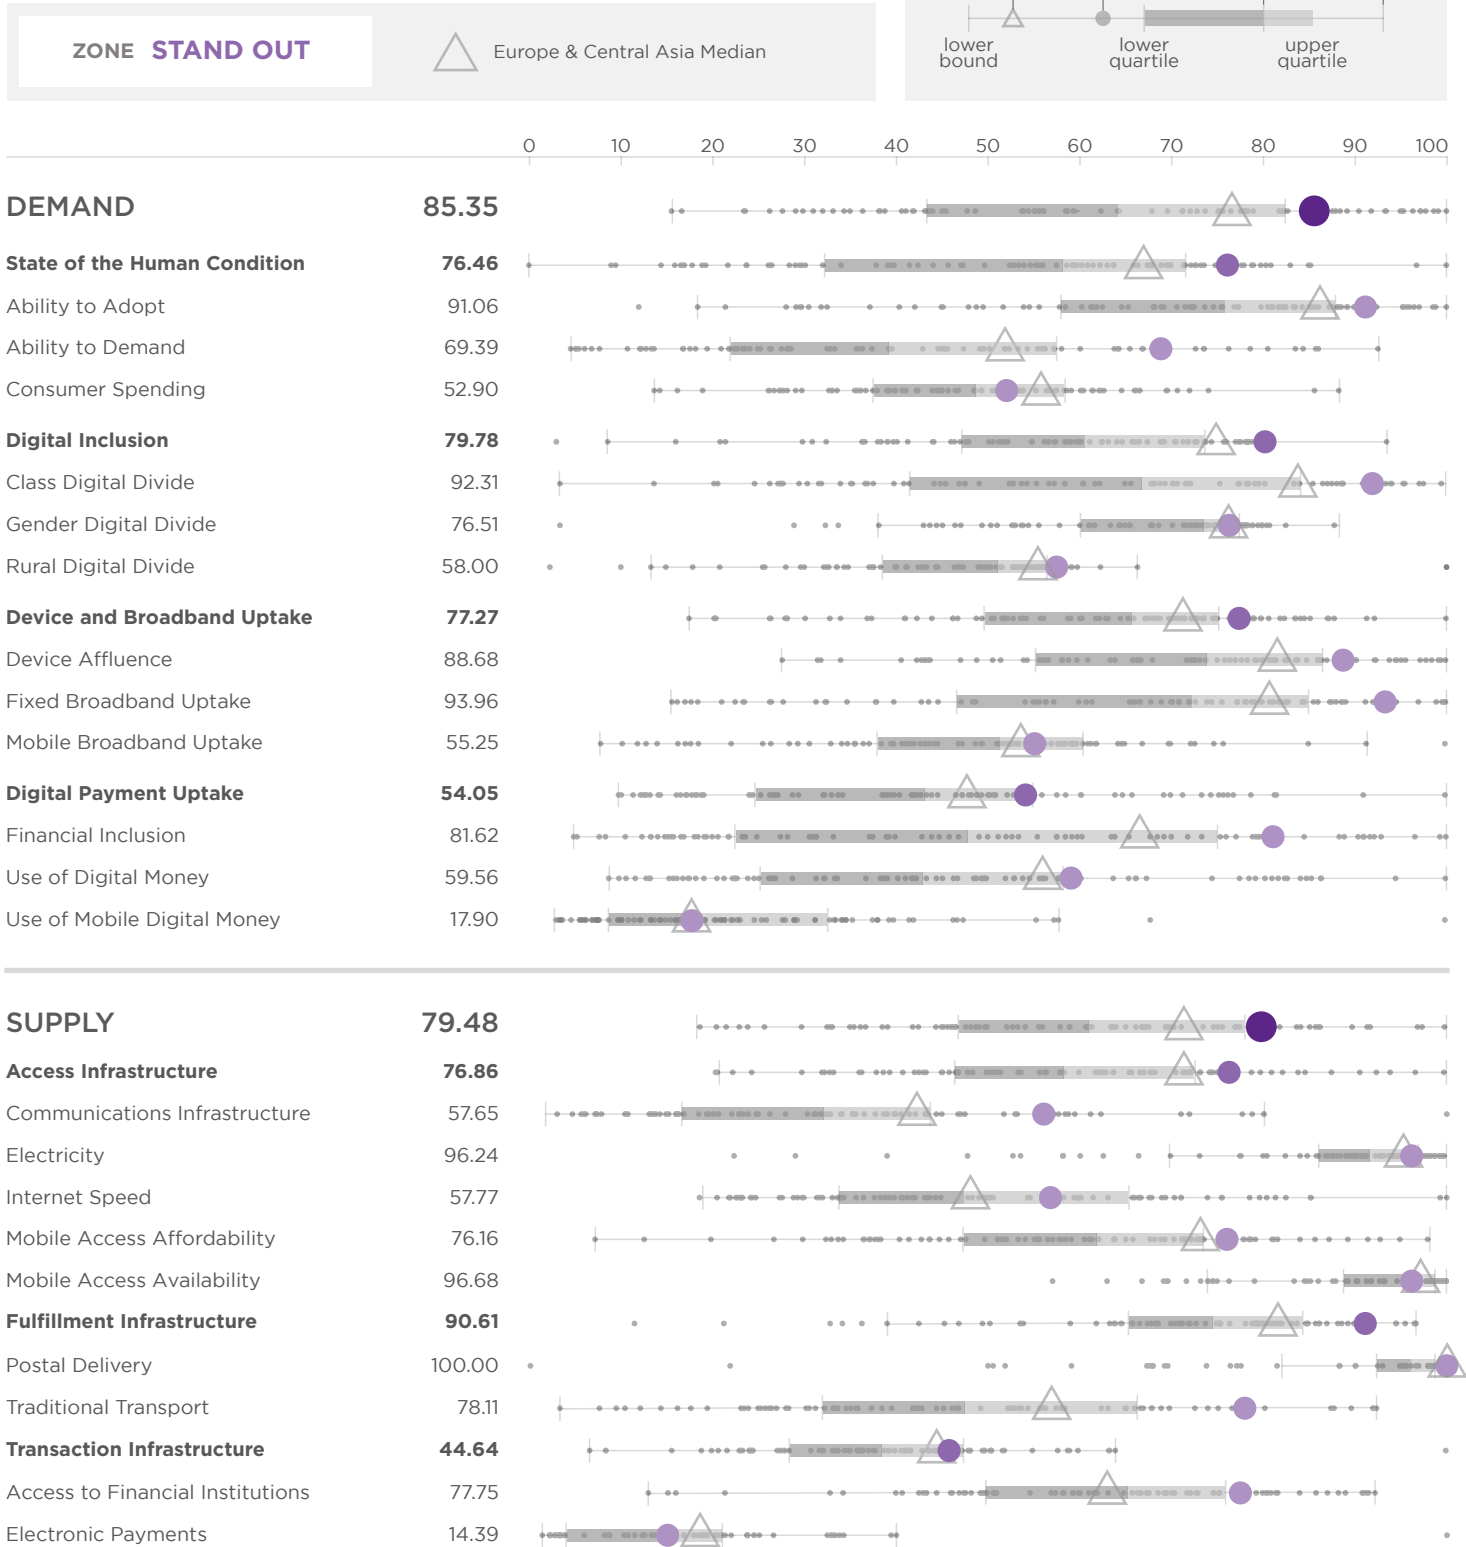

DIGITAL EVOLUTION SCORECARD

GERMANY

DIGITAL EVOLUTION SCORECARD: **GERMANY**

How Germany stacks up against the world across 4 key drivers of digital evolution, 13 composite components, and 35 base clusters

DIGITAL EVOLUTION SCORECARD: **GERMANY**

How Germany stacks up against the world across 4 key drivers of digital evolution, 13 composite components, and 35 base clusters