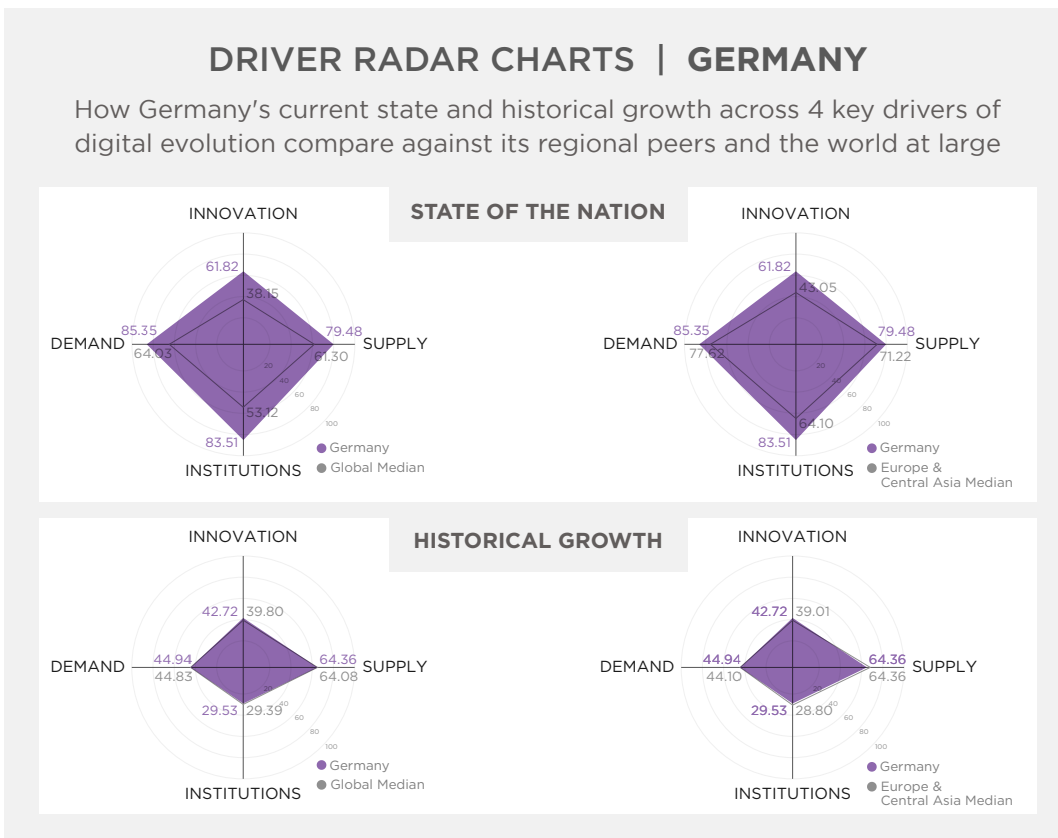

DIGITAL EVOLUTION SCORECARD

GERMANY

DIGITAL EVOLUTION SCORECARD: **GERMANY**

How Germany stacks up against the world across 4 key drivers of digital evolution, 13 composite components, and 35 base clusters

DIGITAL EVOLUTION SCORECARD: **GERMANY**

How Germany stacks up against the world across 4 key drivers of digital evolution, 13 composite components, and 35 base clusters