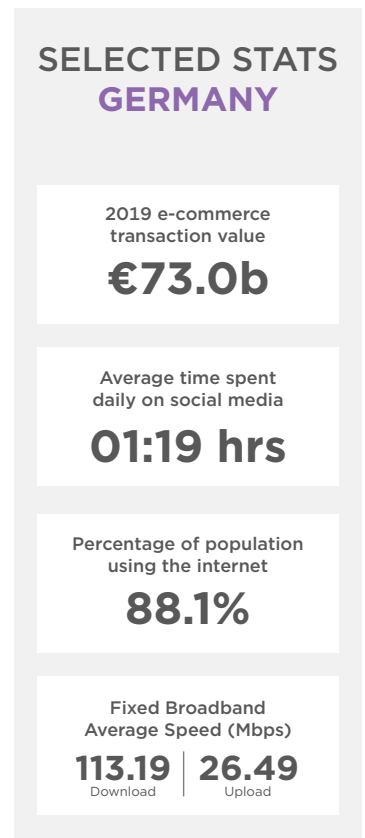

DIGITAL EVOLUTION SCORECARD

GERMANY

DIGITAL EVOLUTION SCORECARD: **GERMANY**

How Germany stacks up against the world across 4 key drivers of digital evolution, 13 composite components, and 35 base clusters