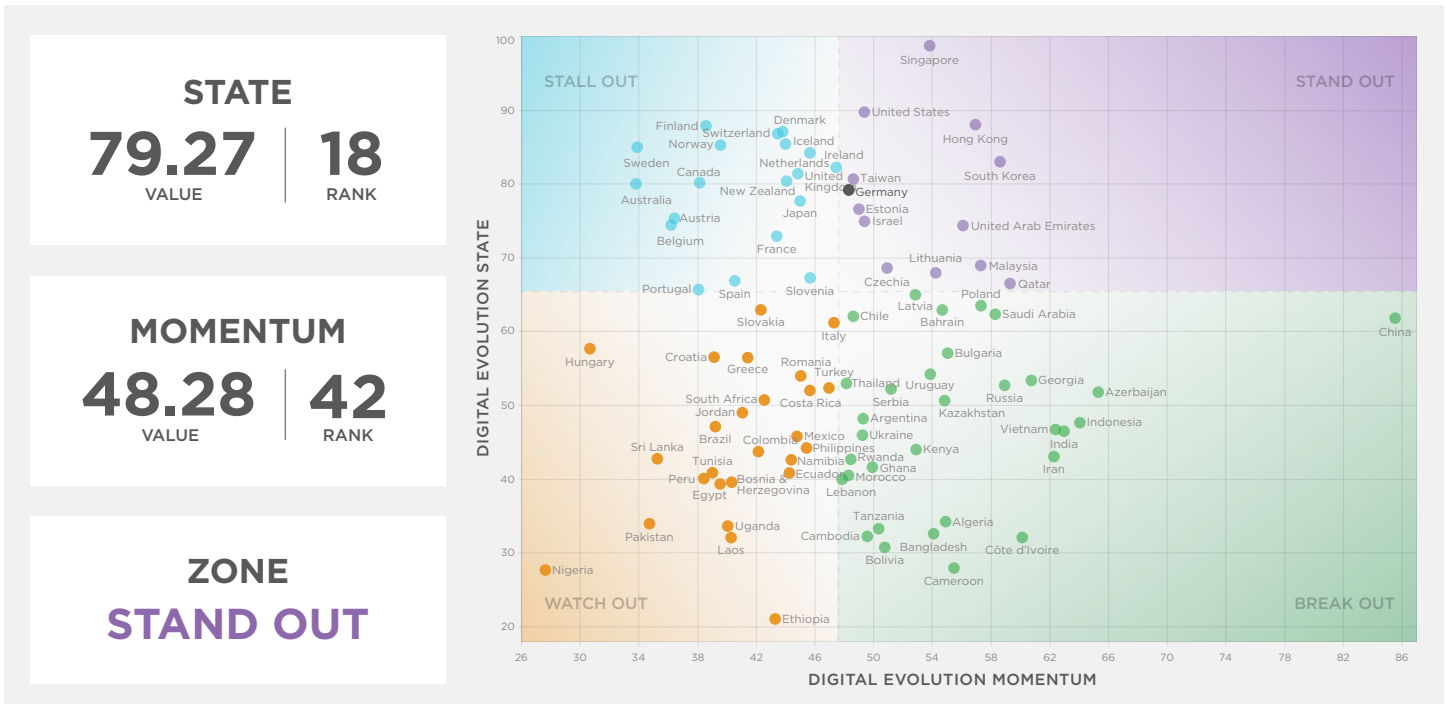

DIGITAL EVOLUTION SCORECARD

GERMANY

DIGITAL EVOLUTION SCORECARD: **GERMANY**

How Germany stacks up against the world across 4 key drivers of digital evolution, 13 composite components, and 35 base clusters

DIGITAL EVOLUTION SCORECARD: **GERMANY**

How Germany stacks up against the world across 4 key drivers of digital evolution, 13 composite components, and 35 base clusters